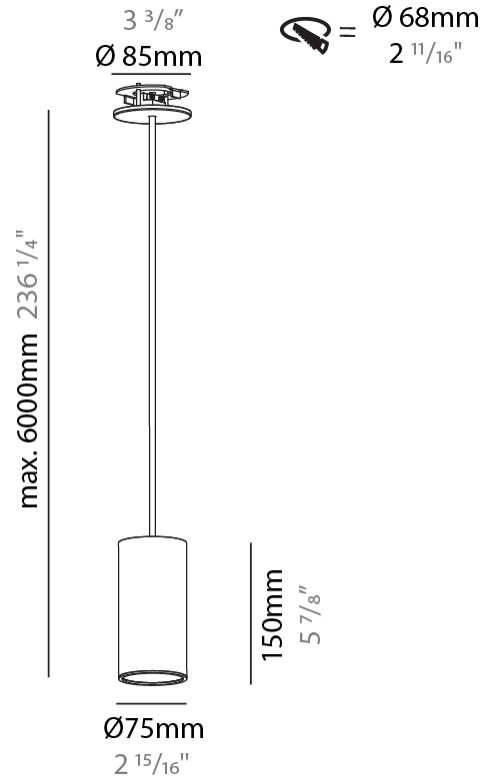

GENERAL

Series: Hangover
Subseries: Hangover Monopoint Recessed Canopy
Brand: Prolicht
Division: Architectural
Mounting Type: Suspension
Mounting Location: Ceiling
Subcategory: Pendant

PHYSICAL

Shape: Cylinder
Diameter (mm): 75
Diameter (in): 2 ¹⁵/₁₆
Height (mm): 150
Height (in): 5 ⁷/₈
Max. Overall Height (mm): 2150
Max. Overall Height (in): 84 ⁵/₈
Light Distribution: Direct
Diffuser: Shine Ring 0-6
Fixture Finish: SSR / BKV / CWI / CRY / HAB / UFT / ITA / RUA / FTG / MYG / LOD / PUS / FRO / FUP / KIA / POP / BLS / SPG / MEY / GOH / GUM / CHC / COM / ABZ / JAG / OBR / MOS / ROR
Fixture Material: Aluminum
Cable Details: 2000mm / 6000mm Cable in White / Black / Orange / Red
Cut-out Measurements: 68mm / 2 11/16"

ELECTRICAL

Lamp Type: LED (Zhaga Standard)
Input Wattage (W): 10.9
Total Output Wattage (W): 9
Dimming: Tri-Mode (Non-Dimming and Phase Dimming (120Vac only) and 0-10V Dimming)
Driver Included: Yes
Driver Location: External
Driver Type: Constant Current - Universal
Driver Class: Class 2
Housing: ENCP3 w/Quick Connect
Input Voltage (V): 120 - 277
Constant Current (MA): 500

LED

Number of LEDs: 1
Color Temperature (°K): 2700 / 3000 / 4000
Max. Delivered Lumen (lm): 923
CRI: >90 CRI
Lamp Life (hrs): 50000
Upon Request: ***3500K available in minimum quantities (larger quantities upon request)

OPTICAL

Reflector: 18 / 36 / 52

RATINGS AND CERTIFICATIONS

Certified By: Certified for North American Standards
IP rating: IP20